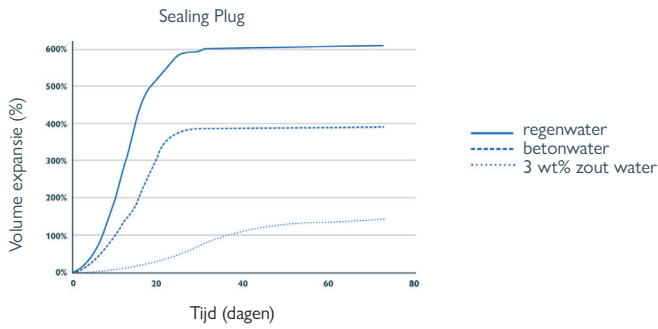

EXPANSIEVERMOGEN SEALING PLUG

CERTIFICATEN

SGS

iBMB MPA
TU BRAUNSCHWEIG
Institute for Building Materials,
Concrete Construction
and Fire Protection
Engineering Materials
Testing Institute

A868790

5261/998/14b